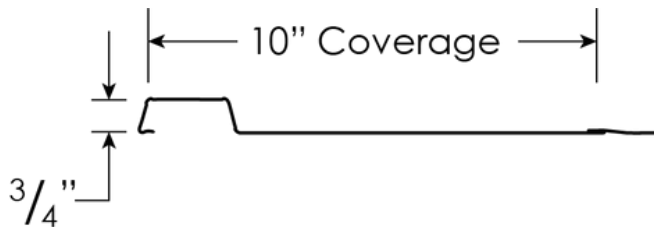

Board & Batten

Board & Batten

Board & Batten

CONCEALED FASTENED STEEL SIDING SYSTEM

true^{TM}
METAL SUPPLY

metal siding
made simple^{TM}

Choose from multiple
color options.

SEAMLESS FINISH

Steel Board and Batten siding offers the beautiful look of realistic wood siding without the hassle of preventative maintenance. With industry leading WeatherXL® Crinkle textured paint finish from Sherwin-Williams on a concealed fastened panel, Board & Batten offers a seamless finish and breathtaking aesthetic. Unlike wood siding, these steel panels aren't susceptible to termite damage, won't chip, crack, or need repainted, and are extremely energy efficient.

THE SPECS

- 26ga Standard
- 10" net coverage
- 3/4" rib height
- WeatherXL® Crinkle Coating, AZ55 Galvalume® mill finish available
- AZ50 Galvalume® substrate for painted material

THE RATINGS

- Structural Performance: ASTM E 330 UL580 Class 90 Wind Uplift Compliant
- FBC Non-HVHZ Approval: FL45939

**LIFETIME
WARRANTY**
on painted coatings.