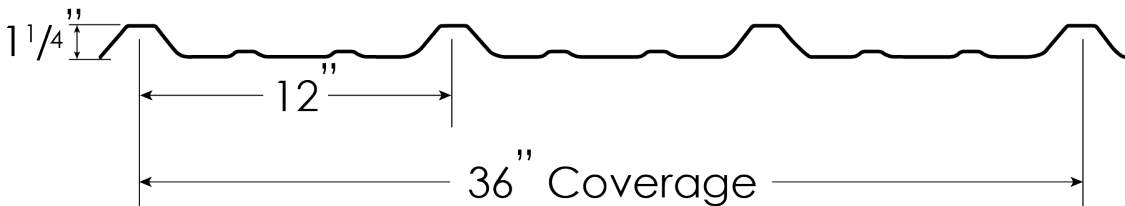

PBR-Panel PBR-Panel PBR-Panel

THROUGH FASTENED METAL ROOFING SYSTEM

true^{TM}
METAL SUPPLY

metal roofing
made easy®

Choose from
a variety of
stock color
options.

THIS AIN'T YOUR GRANDPA'S TIN

Perfect for commercial, industrial, agricultural, and residential applications, PBR-Panel features a robust ribbed design that ensures exceptional strength and durability. Its innovative Purlin Bearing Rib (PBR) construction enhances load-bearing capacity and guarantees a tight overlap, offering superior protection against the elements.

This panel can also be used for both roofing & siding needs. Choose PBR-Panel for a reliable, stylish, and easy-to-install option that stands the test of time.

THE SPECS

- 26ga Standard; 24ga Available for Galvalume & Bright White
- 36" net coverage
- 1-1/4" rib height
- Minimum slope: 0.5/12 (solid decking)
- WeatherXL® SMP Coating, AZ55 Galvalume® mill finish available
- AZ50 Galvalume® substrate for painted material

THE RATINGS

- UL2218 Class 4 Impact Resistance Compliant
- UL580 Class 90 Wind Uplift Compliant
- UL790 Class A Fire Resistance Compliant
- Miami-Dade County Approval Compliant

**40-YEAR
WARRANTY**
on painted metal roof coatings.

www.truemetalsupply.com